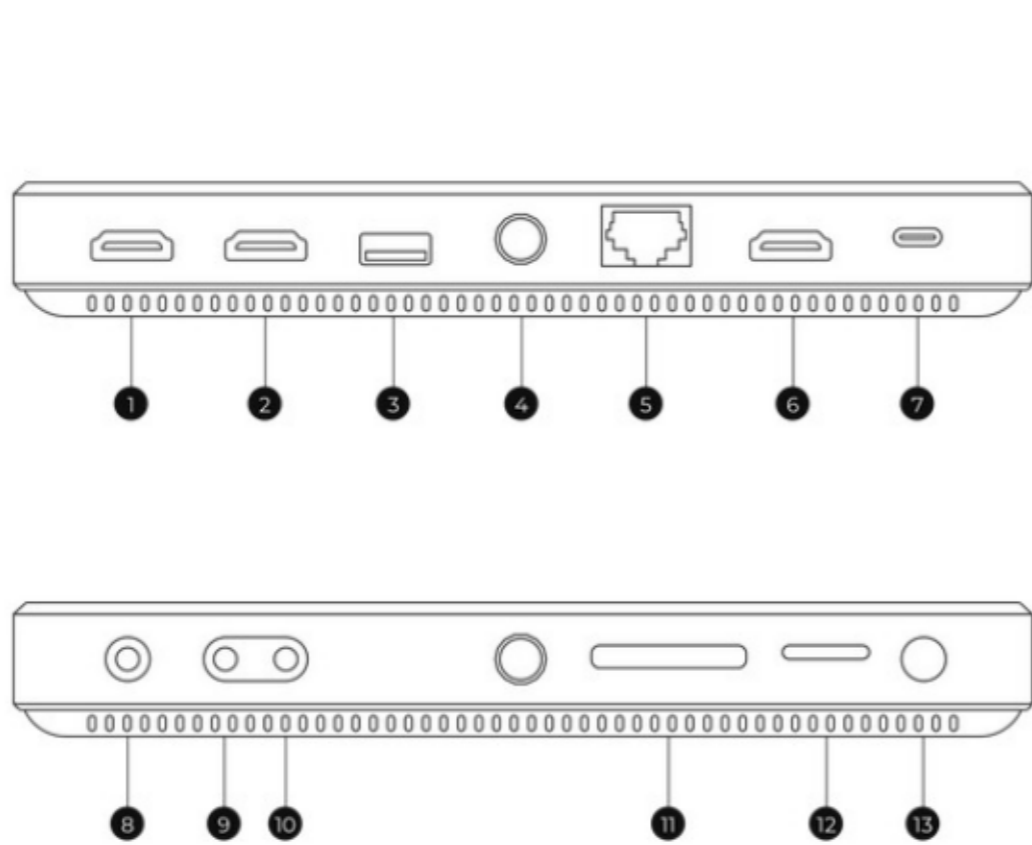

Exterior

Dimensions & Weight

Height: 25mm
 Width: 112.5mm
 Length: 188mm
 Weight: 600g

Ports

- 1 HDMI IN: Video input
- 2 HDMI IN: Video input
- 3 USB-C: Video input
(Please note in some USB webcams, only video can be captured.)
- 4 1/4" Screw Hole: Mount Instream Mini with camera
- 5 ETHERNET PORT: Connect to Internet by Ethernet cable
- 6 HDMI OUT: Video out to monitor or computer for Zoom/Skype meetings
- 7 USB-C: Only for charging
- 8 AUDIO OUT: Connect with 3.5mm monitor headphones
- 9 LINE IN: Stereo, connect to electric guitar or synthesizer
- 10 MIC IN: Mono, connect to microphone for recording
- 11 SD Card Slot: Used for recording and loading graphics
- 12 SIM Card Slot: Insert SIM card to connect to Internet
- 13 Power Button: Turn on and turn off

Video Storage

Storage Card Type: SD Card
 Storage Card Type: SD Card
 File System for SD Card: FAT32, exFAT, NTFS

Network Connection

WiFi: 2.4G/5G
 4G Network: Global standard
 SIM Card Size: Nano card

CPU