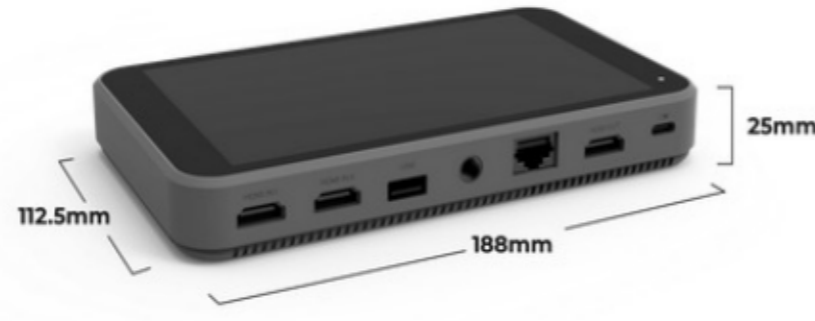

Exterior

Dimensions & Weight

Height: 25mm
 Width: 112.5mm
 Length: 188mm
 Weight: 600g

Ports

- 1 HDMI IN: Video input
- 2 HDMI IN: Video input
- 3 USB-C: Video input
(Please note in some USB webcams, only video can be captured.)
- 4 1/4" Screw Hole: Mount Instream Mini with camera
- 5 ETHERNET PORT: Connect to Internet by Ethernet cable
- 6 HDMI OUT: Video out to monitor or computer for Zoom/Skype meetings
- 7 USB-C: Only for charging
- 8 AUDIO OUT: Connect with 3.5mm monitor headphones
- 9 LINE IN: Stereo, connect to electric guitar or synthesizer
- 10 MIC IN: Mono, connect to microphone for recording
- 11 SD Card Slot: Used for recording and loading graphics
- 12 SIM Card Slot: Insert SIM card to connect to Internet
- 13 Power Button: Turn on and turn off

Video Storage

Storage Card Type: SD Card
 Storage Card Type: SD Card
 File System for SD Card: FAT32, exFAT, NTFS

Network Connection

WiFi: 2.4G/5G
 4G Network: Global standard
 SIM Card Size: Nano card

CPU

QualComm Snapdragon 845, 8-core Processo
 Even more powerful than YoloBox Pro

Power

Power Interface: Type C, Quick Charge 3.0
 Battery Capacity: 10000mAh
 Input power rating: DC5V 3A,9V 2A,12V 1.5A
 Power Consumption: <18W