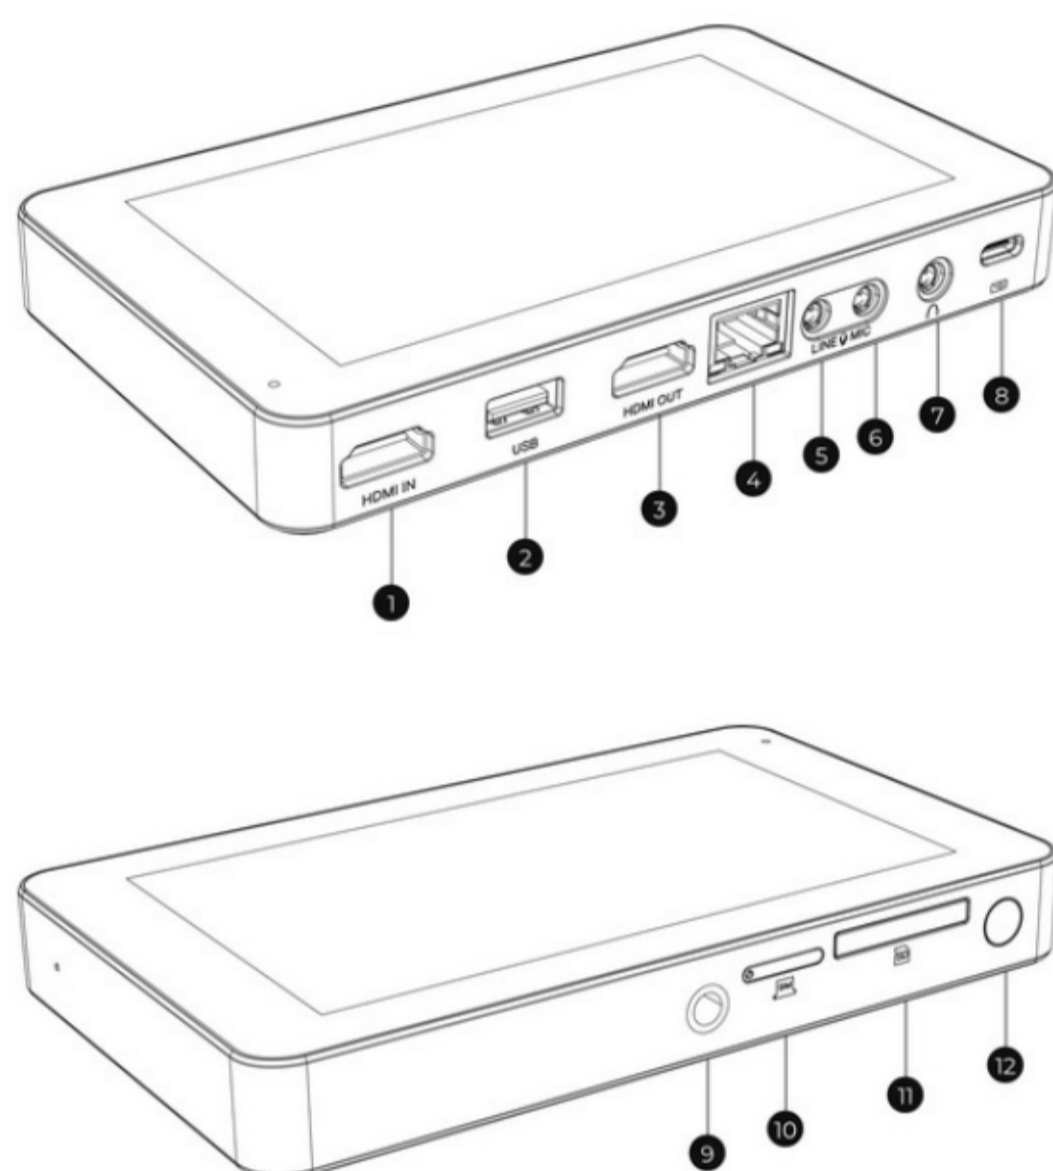

Exterior

Dimensions & Weight

Height: 20 mm

Width: 92.6 mm

Length: 155 mm

Weight: 320 g

Ports

- 1 HDMI IN: Video input
- 2 USB IN: Video input
(Please note in some USB webcams, only video can be captured. Also, HDMI IN and USB IN sources cannot be used at the same time)
- 3 HDMI OUT: Video out to monitor or computer for Zoom/Skype meetings
- 4 ETHERNET PORT: Connect to Internet by Ethernet cable
- 5 LINE IN: Stereo, connect to electric guitar or synthesizer
- 6 MIC IN: Mono, connect to microphone for recording
- 7 AUDIO OUT: Connect with 3.5mm monitor headphones
- 8 USB-C/TYPE-C: Power connector
- 9 1/4" Screw Hole: Mount YoloBox Mini with camera
- 10 SIM Card Slot: Insert SIM card to connect to Internet
- 11 SD Card Slot: It's used for recording only
- 12 Power Button: Turn on and turn off